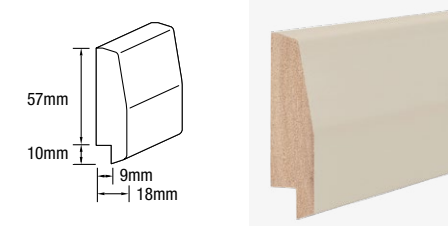

easyDADO Classic Rail, easyASCOT Classic

easyDADO classic

GP easyDADO Classic rail	
DESCRIPTION	Rebated
HEIGHT	2700mm
WIDTH	48mm
THICKNESS	28mm
PRODUCT CODE	60440

easyDADO vogue

GP easyDADO Vogue rail	
DESCRIPTION	Rebated
HEIGHT	2700mm
WIDTH	67mm
THICKNESS	18mm
PRODUCT CODE	60441