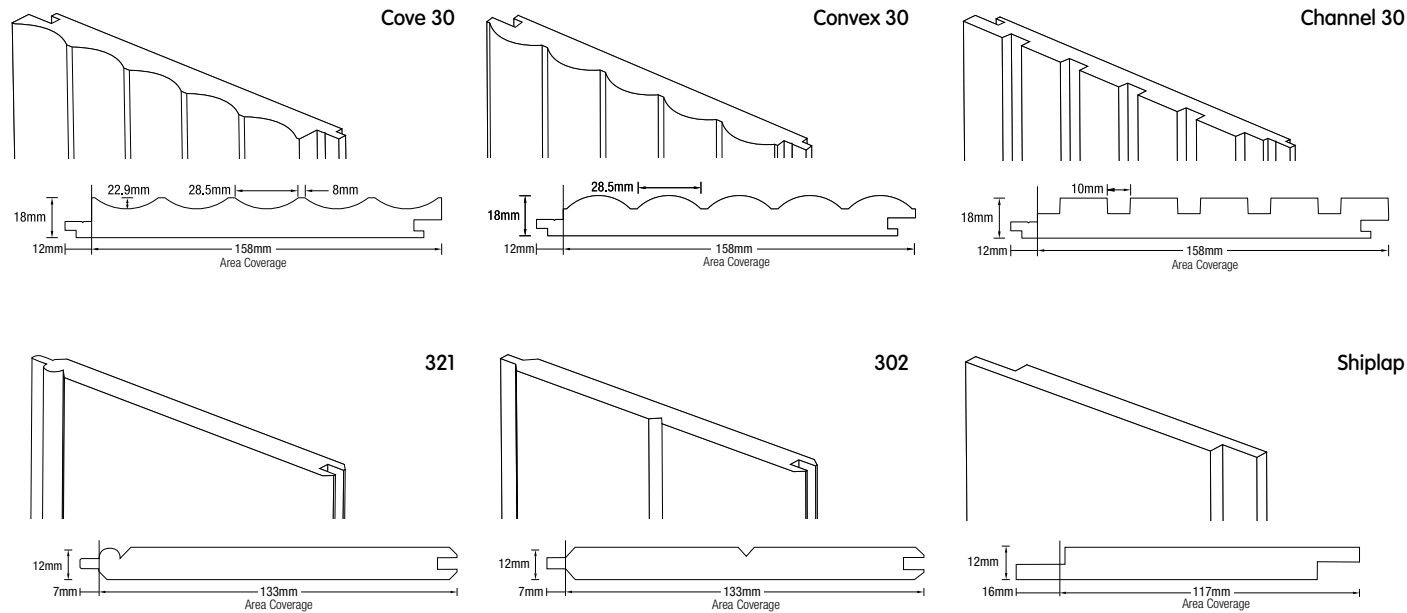

Convex 35

Cove 50

Convex 35

Channel 25

Convex 35

Cove 38

Cove 50

For more inspiration and real projects or FAQs visit

*Some lead times may apply. *Note: Profile runs the length of the panel.

easyLINING boards

Our easyLINING boards feature the consistent tongue and groove join, adding character and allure for those looking to effortlessly elevate their living or working spaces. Crafted to be lightweight, easy to handle and quick to install, these boards maintain the traditional method of manufacturing lining boards, showcasing an intricate interlocking edge detail and a refined, smooth finish.