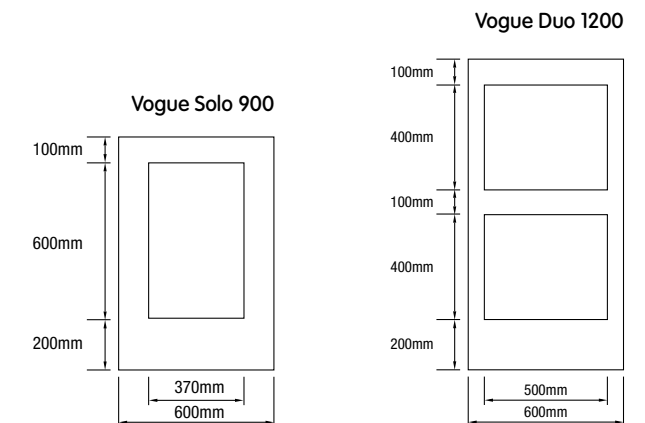

SE SEMI EXTERIOR		
LENGTH	2745mm	3660mm
WIDTH	1200mm	1200mm
THICKNESS	9.5mm	9.5mm
easyVJ 100	60076	60077
easyVJ 150	60078	60079

*Some lead times may apply. *Note: Profile runs the length of the panel.

easyASCOT Classic Full Wall

easyASCOT Vogue Duo, easyDADO Classic Rail

easyASCOT Classic Full Wall Panel

easyASCOT classic

easyASCOT Classic Panel

easyASCOT Classic Detail

GP easyASCOT CLASSIC PANEL			
DESCRIPTION	Dado Wall	Window	Full Wall
HEIGHT	900mm	1200mm	2700mm
WIDTH	600mm	600mm	600mm
THICKNESS	9mm	9mm	9mm
PRODUCT CODE	60087	60088	60082

easyASCOT Vogue Solo, easyDADO Vogue Rail

easyASCOT vogue

easyASCOT Vogue Panel

GP easyASCOT VOGUE PANEL		
DESCRIPTION	Solo 900	Duo 1200
HEIGHT	900mm	1200mm
WIDTH	600mm	600mm
THICKNESS	9mm	9mm
PRODUCT CODE	60086	60084