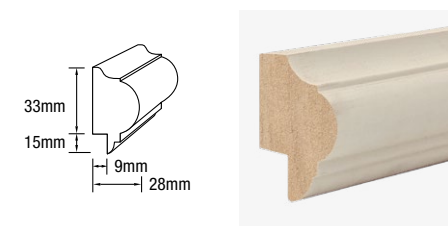

Product features:

- Primed and ready to paint for fast, easy installation
- Indoor use only
- Australian Made & Owned

Channel 25 with Silhouette DADO Rail

Silhouette DADO Rail, Channel 25

easyDADO Vogue Rail, easyASCOT Duo

easyDADO Classic Rail, easyASCOT Classic

easyDADO classic

GP easyDADO Classic rail	
DESCRIPTION	Rebated
HEIGHT	2700mm
WIDTH	48mm
THICKNESS	28mm
PRODUCT CODE	60440

easyDADO vogue

GP easyDADO Vogue rail	
DESCRIPTION	Rebated
HEIGHT	2700mm
WIDTH	67mm
THICKNESS	18mm
PRODUCT CODE	60441

Silhouette DADO

GP Silhouette DADO rail	
DESCRIPTION	Rebated
HEIGHT	2700mm
WIDTH	42mm
THICKNESS	25mm
PRODUCT CODE	60442

 **easycraft**[®]
stylish solutions for walls and ceilings

www.easycraft.com.au

Distributed by