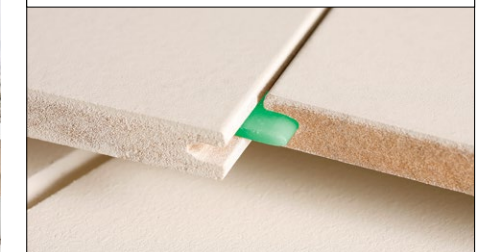

General Purpose Interior