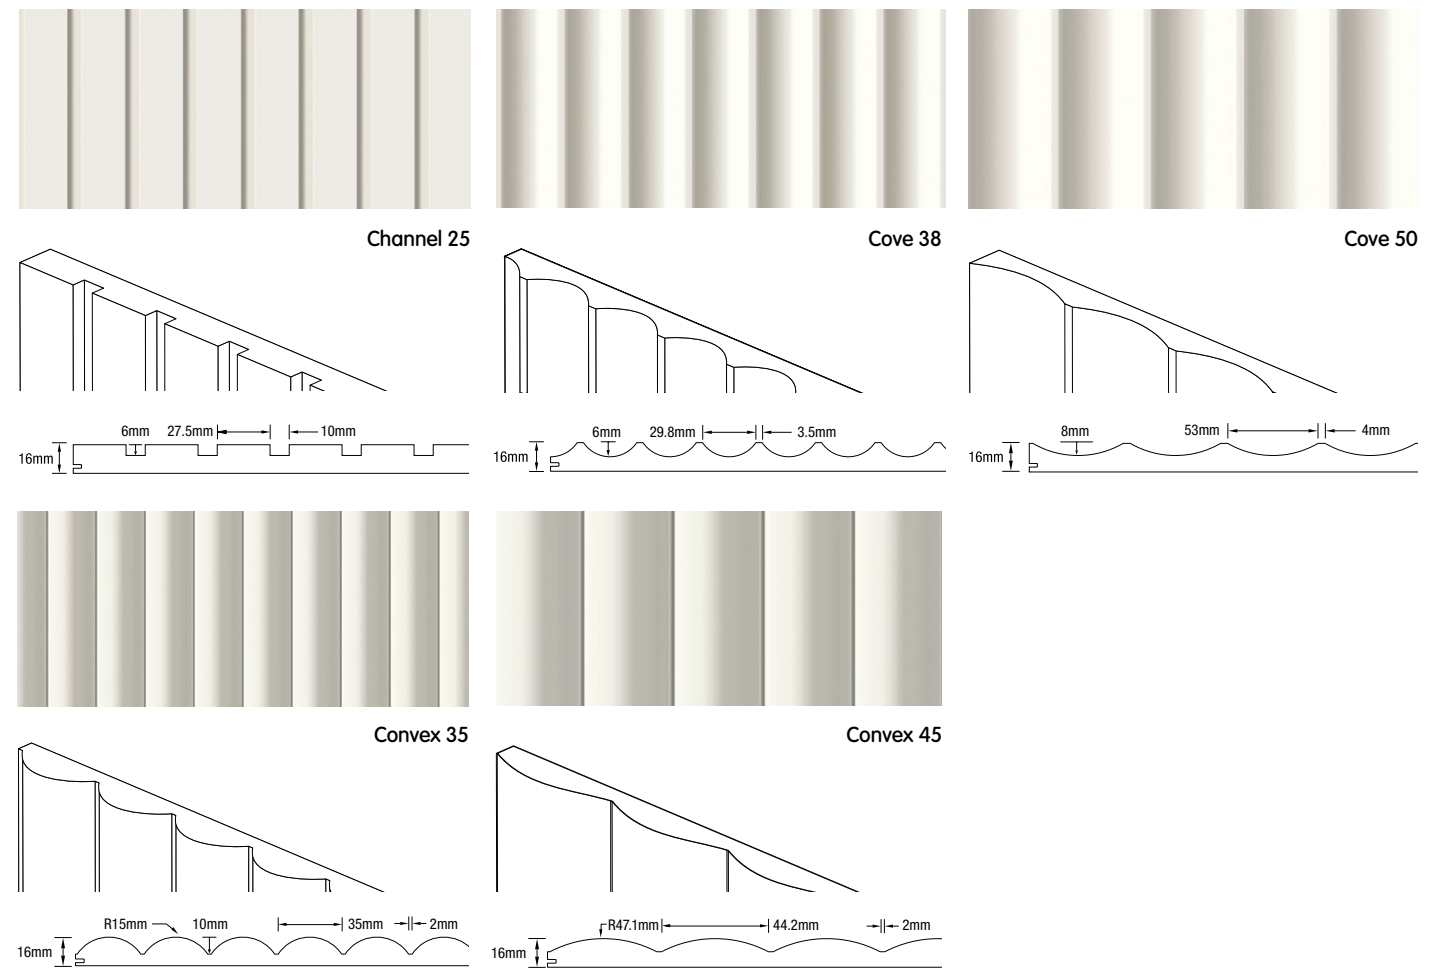

Convex 35

Cove 50

Convex 35

Channel 25

Convex 35

Cove 38

Cove 50

For more inspiration and real projects or FAQs visit

GP SILHOUETTE RANGE				
LENGTH	1200mm	2400mm	2700mm	3100mm
WIDTH	600mm	1200mm	1200mm	1200mm
THICKNESS	16mm	16mm	16mm	16mm
Channel 25	60443	60434	56596	56597
Cove 38	60445	60436	56614	56615
Cove 50	-	56618	-	56620
Convex 35	60444	60435	56605	56606
Convex 45	-	56609	-	56611

*Some lead times may apply. *Note: Profile runs the length of the panel.

easyLINING boards

Our easyLINING boards feature the consistent tongue and groove join, adding character and allure for those looking to effortlessly elevate their living or working spaces. Crafted to be lightweight, easy to handle and quick to install, these boards maintain the traditional method of manufacturing lining boards, showcasing an intricate interlocking edge detail and a refined, smooth finish.