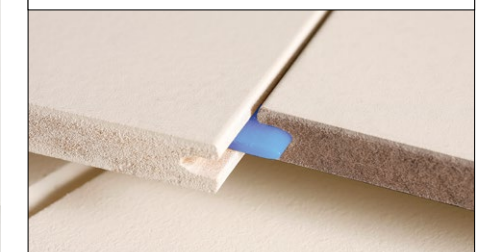

Wet Area Interior / Semi-Exterior

Visit [easycraft.com.au](https://www.easycraft.com.au) for inspirational home project ideas

Installation made easy

Easycraft panels include the easyJOIN+ system that allows for a fuss free, quick installation. The panels are identified by a green tongue for general purpose interior and a blue tongue for wet area interior and semi-exterior applications.