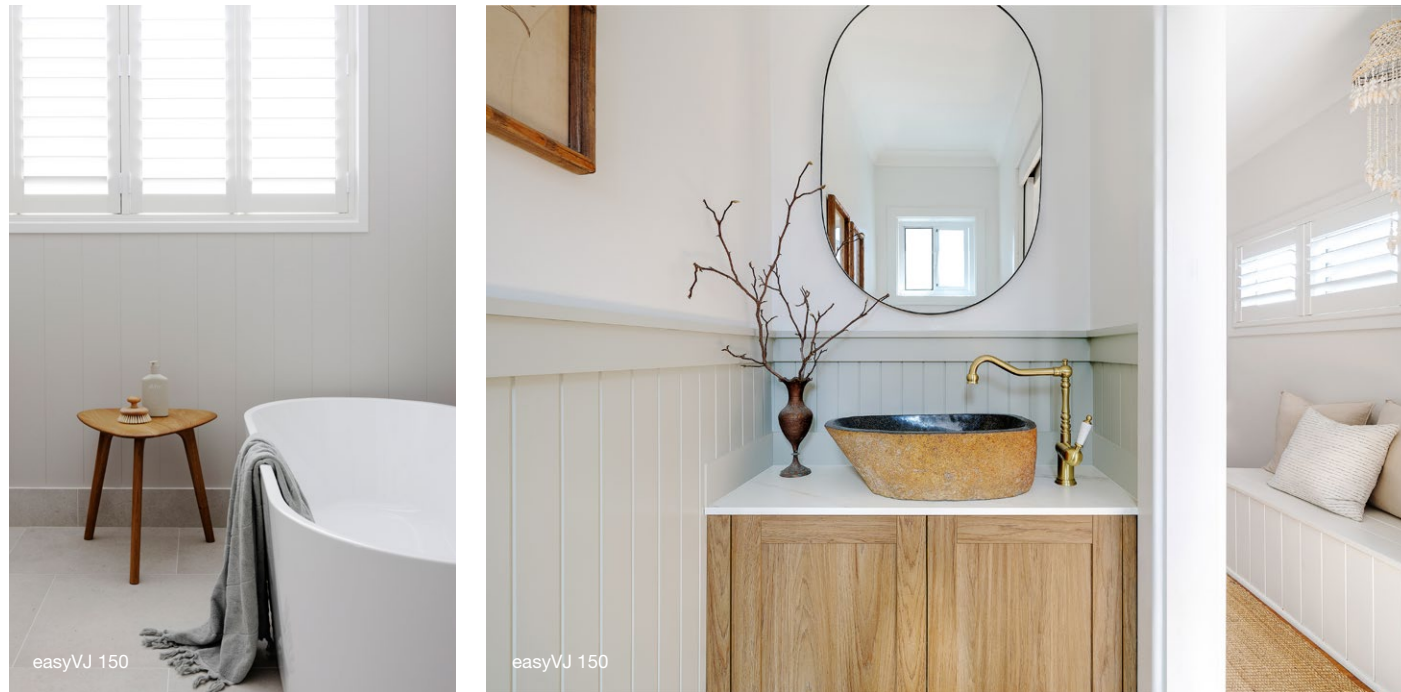

Wet area interior

Elevate your bathroom and laundry aspirations to new heights with our innovative Wet Area Interior ultra-high moisture resistant panelling. Let your vision come alive and turn your dreams into spaces of beauty and functionality.

Product features:

- Made from Ultra High Moisture Resistant (UHMR) MDF
- Primed and ready to paint for fast, easy installation
- Hidden tongue and groove easyJOIN+ system
- High impact resistance, 300% tougher than plasterboard
- Consistent board surface, no knot holes, splitting or splinters
- Australian Made & Owned

Suitable for:

- Bathrooms, laundries and kitchens
- High moisture interior spaces
- Fixing as a new wall over a stud frame
- Fixing over an existing wall
- Residential and commercial spaces

WA WET AREA INTERIOR			
LENGTH	2400mm	3000mm	3600mm
WIDTH	1200mm	1200mm	1200mm
THICKNESS	9mm	9mm	9mm
easyVJ 60	-	60432	-
easyVJ 100	60053	60055	60056
easyVJ 150	60057	60059	60060
easyVJ 300	-	60465	-
easyREGENCY 75	-	60429	-
easyREGENCY 150	60050	60051	60052
easyGROOVE random	-	60044	-

*Some lead times may apply. *Note: Profile runs the length of the panel.