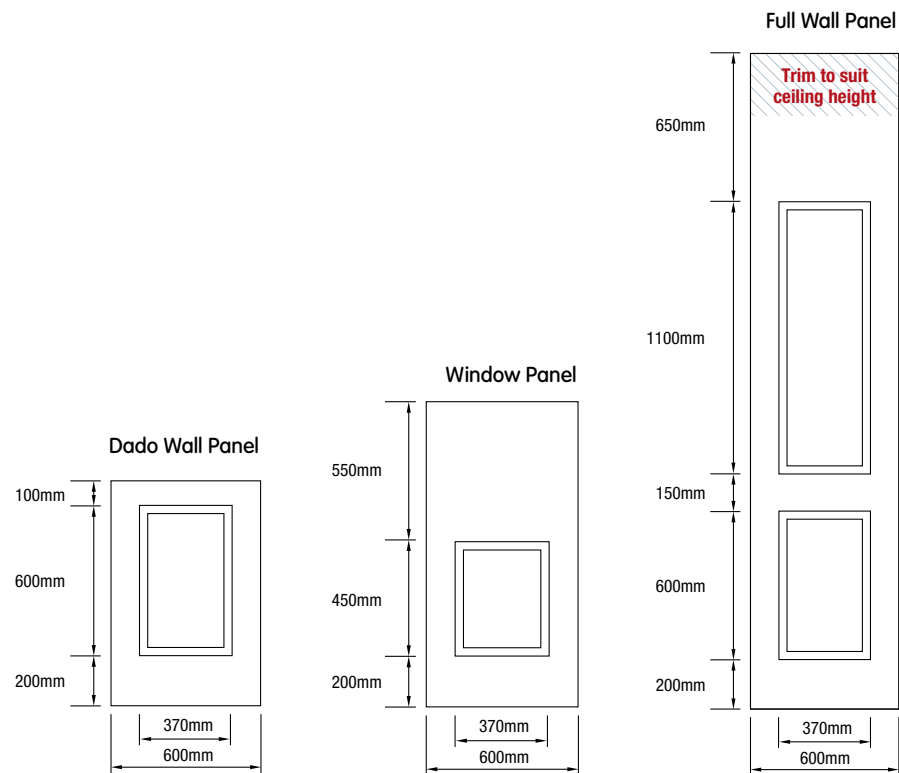

SE SEMI EXTERIOR		
LENGTH	2745mm	3660mm
WIDTH	1200mm	1200mm
THICKNESS	9.5mm	9.5mm
easyVJ 100	60076	60077
easyVJ 150	60078	60079

*Some lead times may apply. *Note: Profile runs the length of the panel.

easyASCOT Classic Full Wall

easyASCOT Vogue Duo, easyDADO Classic Rail

easyASCOT Classic Full Wall Panel

easyASCOT classic

easyASCOT Classic Panel

easyASCOT Classic Detail

GP easyASCOT CLASSIC PANEL			
DESCRIPTION	Dado Wall	Window	Full Wall
HEIGHT	900mm	1200mm	2700mm
WIDTH	600mm	600mm	600mm
THICKNESS	9mm	9mm	9mm
PRODUCT CODE	60087	60088	60082

easyASCOT Vogue Solo, easyDADO Vogue Rail

easyASCOT vogue

easyASCOT Vogue Panel

GP easyASCOT VOGUE PANEL		
DESCRIPTION	Solo 900	Duo 1200
HEIGHT	900mm	1200mm
WIDTH	600mm	600mm
THICKNESS	9mm	9mm
PRODUCT CODE	60086	60084