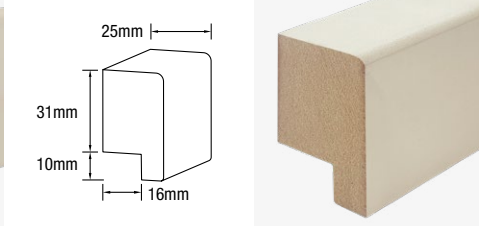

easyDADO Classic Rail, easyASCOT Classic

easyDADO classic

GP easyDADO Classic rail	
DESCRIPTION	Rebated
HEIGHT	2700mm
WIDTH	48mm
THICKNESS	28mm
PRODUCT CODE	60440

easyDADO vogue

GP easyDADO Vogue rail	
DESCRIPTION	Rebated
HEIGHT	2700mm
WIDTH	67mm
THICKNESS	18mm
PRODUCT CODE	60441

Silhouette DADO

GP Silhouette DADO rail	
DESCRIPTION	Rebated
HEIGHT	2700mm
WIDTH	42mm
THICKNESS	25mm
PRODUCT CODE	60442

 **easycraft**[®]
stylish solutions for walls and ceilings

www.easycraft.com.au

Distributed by