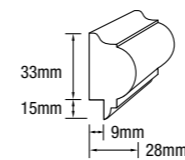

easyDADO Vogue Rail, easyASCOT Duo

easyDADO classic

easyDADO vogue

Silhouette DADO

GP easyDADO Classic rail	
DESCRIPTION	Rebated
HEIGHT	2700mm
WIDTH	48mm
THICKNESS	28mm
PRODUCT CODE	0521570

GP easyDADO Vogue rail	
DESCRIPTION	Rebated
HEIGHT	2700mm
WIDTH	67mm
THICKNESS	18mm
PRODUCT CODE	0521564

GP Silhouette DADO rail	
DESCRIPTION	Rebated
HEIGHT	2700mm
WIDTH	42mm
THICKNESS	25mm
PRODUCT CODE	0521569

How It Works

It's as simple as 1,2,3! Follow the steps shown to purchase or order your product. If you need further advice, speak to a team member at the Special Orders Desk in-store.