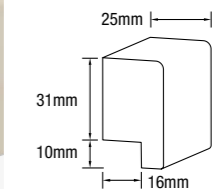

easyDADO Vogue Rail, easyASCOT Duo

easyDADO classic

easyDADO vogue

Silhouette DADO

GP easyDADO Classic rail	
DESCRIPTION	Rebated
HEIGHT	2700mm
WIDTH	48mm
THICKNESS	28mm
PRODUCT CODE	0521570

GP easyDADO Vogue rail	
DESCRIPTION	Rebated
HEIGHT	2700mm
WIDTH	67mm
THICKNESS	18mm
PRODUCT CODE	0521564

GP Silhouette DADO rail	
DESCRIPTION	Rebated
HEIGHT	2700mm
WIDTH	42mm
THICKNESS	25mm
PRODUCT CODE	0521569

How It Works

It's as simple as 1,2,3! Follow the steps shown to purchase or order your product. If you need further advice, speak to a team member at the Special Orders Desk in-store.

1. Select The Product You Want

View the extensive range available in this brochure or online. Use the number shown below to order your product online or in-store.

Length	900mm	2400mm	3000mm
Width	1200mm	1200mm	1200mm
Thickness	9mm	9mm	9mm
easyVJ 60	0467517	0467515	0467504
easyVJ 100	0330843	0330364	0330158