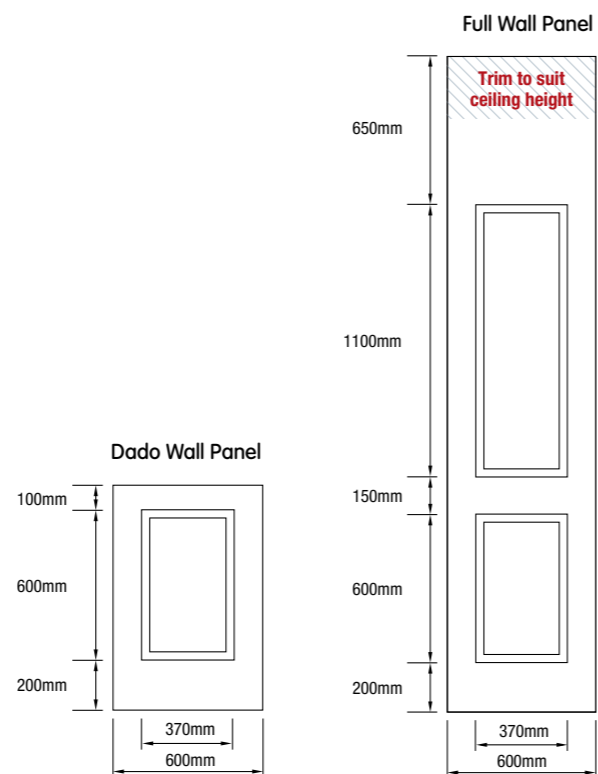

easyASCOT Vogue Duo, easyDADO Classic Rail

easyASCOT Classic Full Wall Panel

easyASCOT classic

easyASCOT Classic Panel

easyASCOT Classic Detail

GP easyASCOT CLASSIC PANEL		
DESCRIPTION	Dado Wall	Full Wall
HEIGHT	900mm	2700mm
WIDTH	600mm	600mm
THICKNESS	9mm	9mm
PRODUCT CODE	0330028	0330156

easyASCOT Vogue Solo, easyDADO Vogue Rail

easyASCOT vogue

easyASCOT Vogue Panel

GP easyASCOT VOGUE PANEL		
DESCRIPTION	Solo 900	Duo 1200
HEIGHT	900mm	1200mm
WIDTH	600mm	600mm
THICKNESS	9mm	9mm
PRODUCT CODE	0081533	0081534