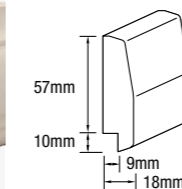

easyDADO Vogue Rail, easyASCOT Duo

easyDADO classic

easyDADO vogue

Silhouette DADO

GP easyDADO Classic rail	
DESCRIPTION	Rebated
HEIGHT	2700mm
WIDTH	48mm
THICKNESS	28mm
PRODUCT CODE	0521570

GP easyDADO Vogue rail	
DESCRIPTION	Rebated
HEIGHT	2700mm
WIDTH	67mm
THICKNESS	18mm
PRODUCT CODE	0521564

GP Silhouette DADO rail	
DESCRIPTION	Rebated
HEIGHT	2700mm
WIDTH	42mm
THICKNESS	25mm
PRODUCT CODE	0521569

How It Works

It's as simple as 1,2,3! Follow the steps shown to purchase or order your product. If you need further advice, speak to a team member at the Special Orders Desk in-store.