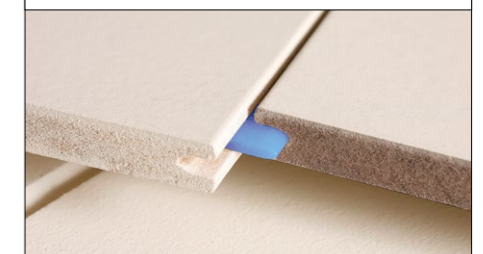

Wet Area Interior / Semi-Exterior

Visit [bunnings.com.au/easycraft](https://www.bunnings.com.au/easycraft) for inspirational home project ideas

Installation made easy

Easycraft panels include the easyJOIN+ system that allows for a fuss free, quick installation. The panels are identified by a green tongue for general purpose interior and a blue tongue for wet area interior and semi-exterior applications.