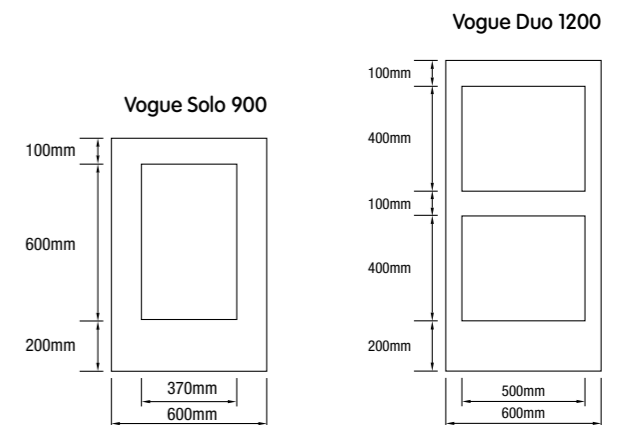

SE SEMI EXTERIOR		
LENGTH	2745mm	3660mm
WIDTH	1200mm	1200mm
THICKNESS	9.5mm	9.5mm
easyVJ 100	0330037	0330038
easyVJ 150	0209470	0208813

*Some lead times may apply for non stocked items - speak to a team member for more information. *Note: Profile runs the length of the panel.

easyASCOT Vogue Duo, easyDADO Classic Rail

easyASCOT Classic Full Wall Panel

easyASCOT classic

easyASCOT Classic Panel

easyASCOT Classic Detail

GP easyASCOT CLASSIC PANEL		
DESCRIPTION	Dado Wall	Full Wall
HEIGHT	900mm	2700mm
WIDTH	600mm	600mm
THICKNESS	9mm	9mm
PRODUCT CODE	0330028	0330156

easyASCOT Vogue Solo, easyDADO Vogue Rail

easyASCOT vogue

easyASCOT Vogue Panel

GP easyASCOT VOGUE PANEL		
DESCRIPTION	Solo 900	Duo 1200
HEIGHT	900mm	1200mm
WIDTH	600mm	600mm
THICKNESS	9mm	9mm
PRODUCT CODE	0081533	0081534