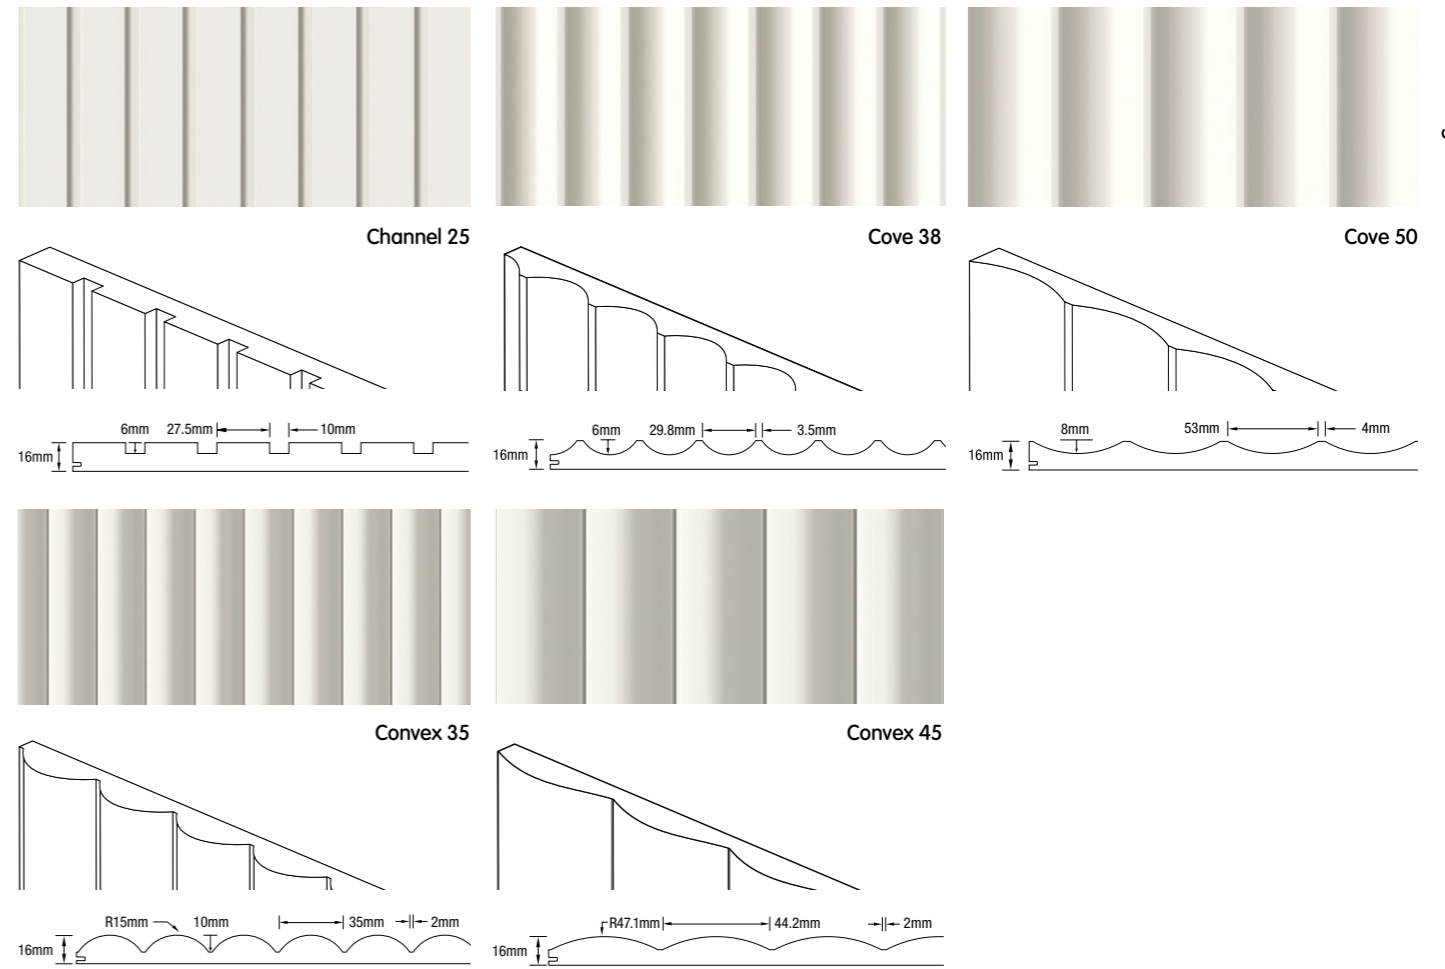

silhouette range

For more tips and videos on installations or FAQs visit

GP SILHOUETTE RANGE				
LENGTH	1200mm	2400mm	2700mm	3100mm
WIDTH	600mm	1200mm	1200mm	1200mm
THICKNESS	16mm	16mm	16mm	16mm
Channel 25	0493168	0467467	0467511	0467481
Cove 38	0493142	0467464	0467493	0467475
Cove 50	-	0467483	-	0467485
Convex 35	0493212	0467465	0467480	0467497
Convex 45	-	0467472	-	0467474

*Some lead times may apply for non stocked items - speak to a team member for more information. *Note: Profile runs the length of the panel.