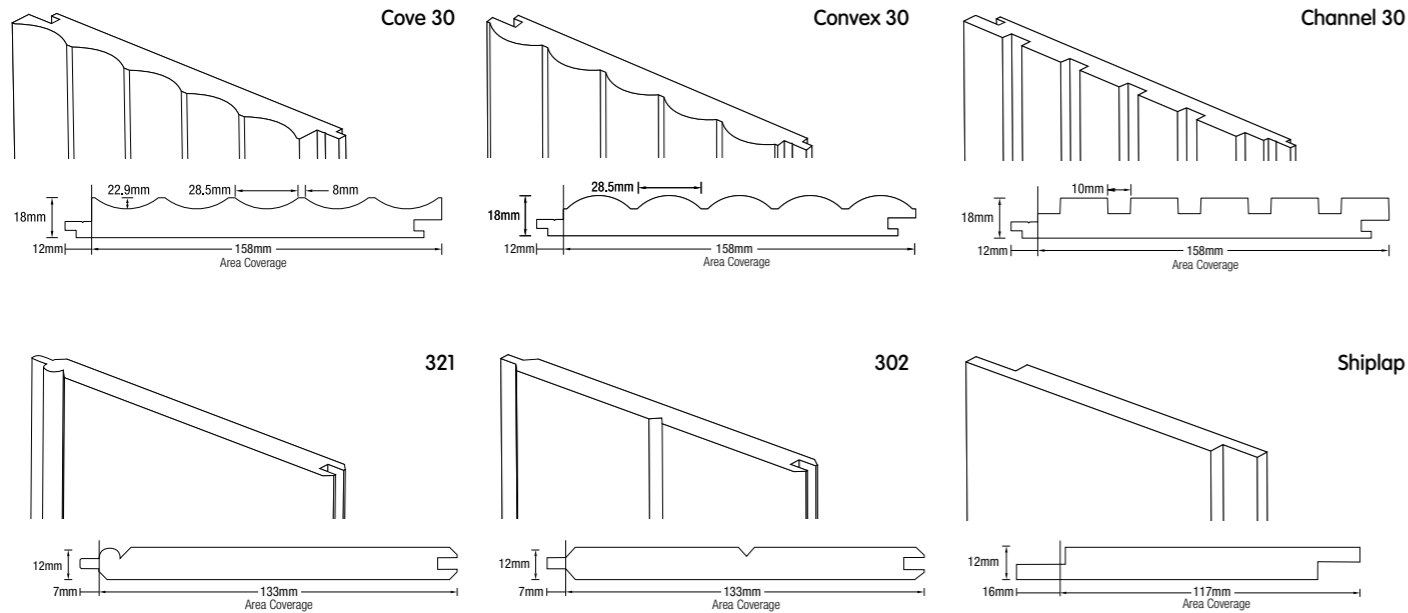

Available in store or through the Special Orders desk and online

Channel 25

silhouette range

For more tips and videos on installations or FAQs visit

GP SILHOUETTE RANGE				
LENGTH	1200mm	2400mm	2700mm	3100mm
WIDTH	600mm	1200mm	1200mm	1200mm
THICKNESS	16mm	16mm	16mm	16mm
Channel 25	0493168	0467467	0467511	0467481
Cove 38	0493142	0467464	0467493	0467475
Cove 50	-	0467483	-	0467485
Convex 35	0493212	0467465	0467480	0467497
Convex 45	-	0467472	-	0467474

*Some lead times may apply for non stocked items - speak to a team member for more information. *Note: Profile runs the length of the panel.

easylining boards

Our easyLINING boards feature the consistent tongue and groove join, adding character and allure for those looking to effortlessly elevate their living or working spaces. Crafted to be lightweight, easy to handle and quick to install, these boards maintain the traditional method of manufacturing lining boards, showcasing an intricate interlocking edge detail and a refined, smooth finish.