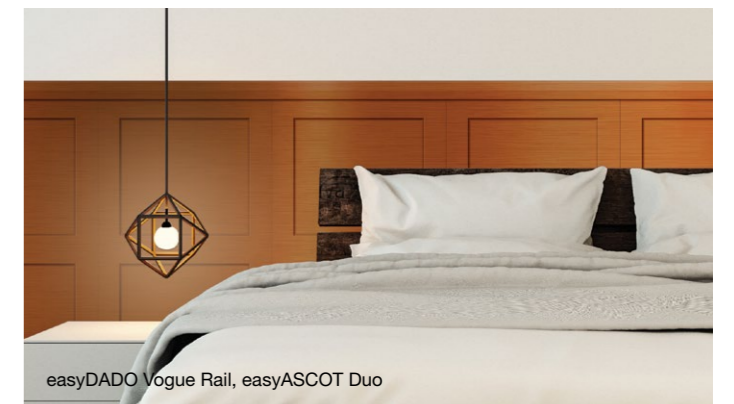

Silhouette DADO Rail, Channel 25

easyDADO Vogue Rail, easyASCOT Duo

easyDADO classic

easyDADO vogue

Silhouette DADO

GP easyDADO Classic rail	
DESCRIPTION	Rebated
HEIGHT	2700mm
WIDTH	48mm
THICKNESS	28mm
PRODUCT CODE	0521570

GP easyDADO Vogue rail	
DESCRIPTION	Rebated
HEIGHT	2700mm
WIDTH	67mm
THICKNESS	18mm
PRODUCT CODE	0521564

GP Silhouette DADO rail	
DESCRIPTION	Rebated
HEIGHT	2700mm
WIDTH	42mm
THICKNESS	25mm
PRODUCT CODE	0521569