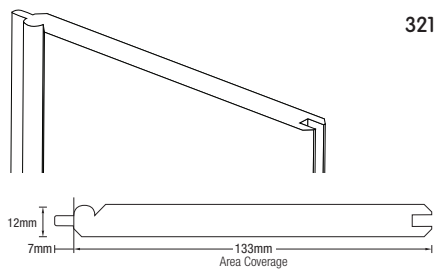

 easycraft®

easylining boards

NEW

easyLINING boards

Our easyLINING boards feature the consistent tongue and groove join, adding character and allure for those looking to effortlessly elevate their living or working spaces. Crafted to be lightweight, easy to handle and quick to install, these boards maintain the traditional method of manufacturing lining boards, showcasing an intricate interlocking edge detail and a refined, smooth finish.

GP GENERAL PURPOSE	
LENGTH	2700mm
WIDTH	170mm
THICKNESS	18mm
easyLINING Cove 30	900110
easyLINING Convex 30	900111
easyLINING Channel 30	900112

GP GENERAL PURPOSE		
LENGTH	2700mm	2700mm
WIDTH	133mm	140mm
THICKNESS	12mm	12mm
321	-	900104
302	-	900105
Shiplap	900106	-

*Note: Profile runs the length of the panel.

Visit [easycraft.com.au](https://www.easycraft.com.au) to see our full range along with FAQ, brochures, installation guides and trade tips.