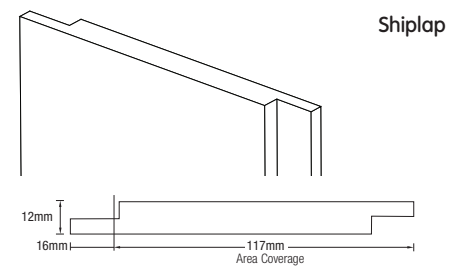

 easycraft®

easylining boards

NEW

easyLINING boards

Our easyLINING boards feature the consistent tongue and groove join, adding character and allure for those looking to effortlessly elevate their living or working spaces. Crafted to be lightweight, easy to handle and quick to install, these boards maintain the traditional method of manufacturing lining boards, showcasing an intricate interlocking edge detail and a refined, smooth finish.

GP GENERAL PURPOSE	
LENGTH	2700mm
WIDTH	170mm
THICKNESS	18mm
easyLINING Cove 30	900110
easyLINING Convex 30	900111
easyLINING Channel 30	900112

GP GENERAL PURPOSE		
LENGTH	2700mm	2700mm
WIDTH	133mm	140mm
THICKNESS	12mm	12mm
321	-	900104
302	-	900105
Shiplap	900106	-

*Note: Profile runs the length of the panel.

Visit [easycraft.com.au](https://www.easycraft.com.au) to see our full range along with FAQ, brochures, installation guides and trade tips.