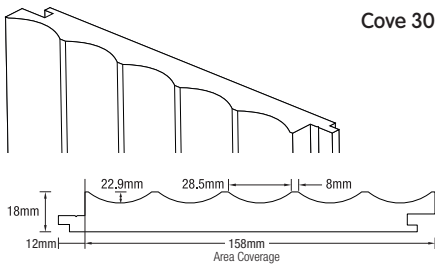

 easycraft®

easylining boards

NEW

easyLINING boards

Our easyLINING boards feature the consistent tongue and groove join, adding character and allure for those looking to effortlessly elevate their living or working spaces. Crafted to be lightweight, easy to handle and quick to install, these boards maintain the traditional method of manufacturing lining boards, showcasing an intricate interlocking edge detail and a refined, smooth finish.

GP GENERAL PURPOSE	
LENGTH	2700mm
WIDTH	170mm
THICKNESS	18mm
easyLINING Cove 30	900110
easyLINING Convex 30	900111
easyLINING Channel 30	900112

GP GENERAL PURPOSE		
LENGTH	2700mm	2700mm
WIDTH	133mm	140mm
THICKNESS	12mm	12mm
321	-	900104
302	-	900105
Shiplap	900106	-