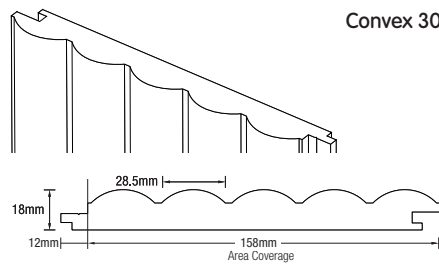

 easycraft®

easylining boards

NEW

easyLINING boards

Our easyLINING boards feature the consistent tongue and groove join, adding character and allure for those looking to effortlessly elevate their living or working spaces. Crafted to be lightweight, easy to handle and quick to install, these boards maintain the traditional method of manufacturing lining boards, showcasing an intricate interlocking edge detail and a refined, smooth finish.

GP GENERAL PURPOSE	
LENGTH	2700mm
WIDTH	170mm
THICKNESS	18mm
easyLINING Cove 30	900110
easyLINING Convex 30	900111
easyLINING Channel 30	900112

GP GENERAL PURPOSE		
LENGTH	2700mm	2700mm
WIDTH	133mm	140mm
THICKNESS	12mm	12mm
321	-	900104
302	-	900105
Shiplap	900106	-

*Note: Profile runs the length of the panel.

Visit [easycraft.com.au](https://www.easycraft.com.au) to see our full range along with FAQ, brochures, installation guides and trade tips.