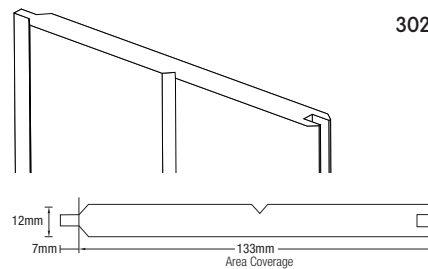

 easycraft®

easylining boards

NEW

easyLINING boards

Our easyLINING boards feature the consistent tongue and groove join, adding character and allure for those looking to effortlessly elevate their living or working spaces. Crafted to be lightweight, easy to handle and quick to install, these boards maintain the traditional method of manufacturing lining boards, showcasing an intricate interlocking edge detail and a refined, smooth finish.

GP GENERAL PURPOSE	
LENGTH	2700mm
WIDTH	170mm
THICKNESS	18mm
easyLINING Cove 30	900110
easyLINING Convex 30	900111
easyLINING Channel 30	900112

GP GENERAL PURPOSE		
LENGTH	2700mm	2700mm
WIDTH	133mm	140mm
THICKNESS	12mm	12mm
321	-	900104
302	-	900105
Shiplap	900106	-

*Note: Profile runs the length of the panel.

Visit [easycraft.com.au](https://www.easycraft.com.au) to see our full range along with FAQ, brochures, installation guides and trade tips.