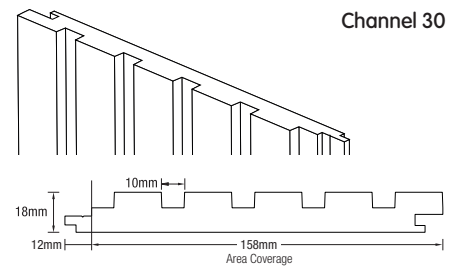

 easycraft®

easylining boards

NEW

easyLINING boards

Our easyLINING boards feature the consistent tongue and groove join, adding character and allure for those looking to effortlessly elevate their living or working spaces. Crafted to be lightweight, easy to handle and quick to install, these boards maintain the traditional method of manufacturing lining boards, showcasing an intricate interlocking edge detail and a refined, smooth finish.

GP GENERAL PURPOSE	
LENGTH	2700mm
WIDTH	170mm
THICKNESS	18mm
easyLINING Cove 30	900110
easyLINING Convex 30	900111
easyLINING Channel 30	900112

GP GENERAL PURPOSE		
LENGTH	2700mm	2700mm
WIDTH	133mm	140mm
THICKNESS	12mm	12mm
321	-	900104
302	-	900105
Shiplap	900106	-

*Note: Profile runs the length of the panel.

Visit [easycraft.com.au](https://www.easycraft.com.au) to see our full range along with FAQ, brochures, installation guides and trade tips.