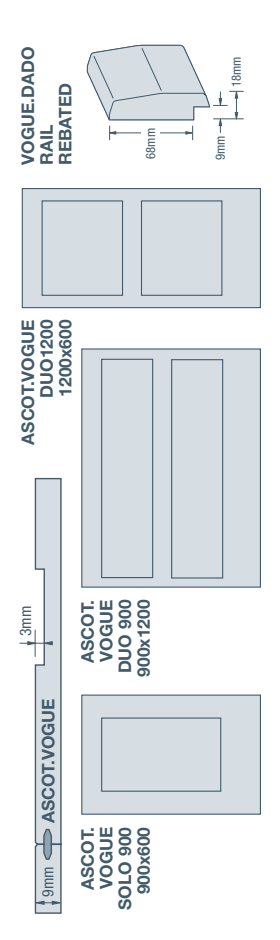

easycraft decorative profiles

GENERAL PURPOSE INTERIOR

GP SE WET AREA

Length	2420mm	2720mm	3020mm	3620mm	4520mm	3660mm
Width	1200mm	1200mm	1200mm	1200mm	1200mm	1200mm
Thickness	9mm	9mm	9mm	9mm	9mm	9.5mm
QLD	0330843	0440052	0440053	0440054	0330129	0330118
Other States	0330843	0440018	0330158	0440050	SO	0330037
QLD	-	-	SO	SO	-	SO
Other States	-	-	SO	SO	-	SO
QLD	-	-	0330101	0330103	SO	SO
Other States	-	-	0330093	0330094	SO	SO
QLD	-	-	0330104	0330106	-	SO
Other States	-	-	0330095	0330098	-	SO
QLD	-	-	0330138	0330140	-	SO
Other States	-	-	0330134	0330137	-	SO
QLD	-	-	0330122	0330125	0330130	SO
Other States	-	-	0330042	0330045	SO	SO
QLD	0330819	-	0330111	0330114	0330127	0330121
Other States	0330819	-	0330827	0330132	SO	0330040
QLD	-	-	SO	SO	SO	SO
Other States	-	-	SO	SO	SO	SO

SO - See Special Orders Desk for product information (-) Product not Available

easycraft classic range

easycraft panels

Height	900mm	1200mm	2700mm	3000mm	3600mm
Width	600mm	600mm	600mm	600mm	58mm
Description	Dado Wall	Window	Full Wall	Full Wall	Rebated
QLD	0330028	SO	0330099	SO	0080153
Other States	0330028	SO	0330156	SO	0080152

easydado® rail

Length	3600mm
Height	48mm
Description	Rebated
QLD	0080153
Other States	0080153

ascot.Vogue range

ascot.Vogue panels

Height	900mm	900mm	1200mm	3600mm
Width	600mm	1200mm	600mm	68mm
Description	Solo 900	Duo 900	Duo 1200	Rebated
QLD	0081533	0081535	0081534	0081536
Other States	0081533	0081535	0081534	0081536