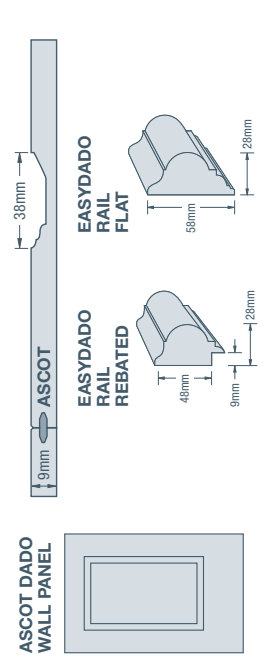

easycraft decorative profiles

GENERAL PURPOSE INTERIOR

GP SE WET AREA

Length	2420mm	2720mm	3020mm	3620mm	4520mm	3660mm
Width	1200mm	1200mm	1200mm	1200mm	1200mm	1200mm
Thickness	9mm	9mm	9mm	9mm	9mm	9.5mm
QLD	0330843	0440052	0440053	0440054	0330129	0330118
Other States	0330843	0440018	0330158	0440050	SO	0330037
QLD	-	-	SO	SO	-	SO
Other States	-	-	SO	SO	-	SO
QLD	-	-	0330101	0330103	SO	SO
Other States	-	-	0330093	0330094	SO	SO
QLD	-	-	0330104	0330106	-	SO
Other States	-	-	0330095	0330098	-	SO
QLD	-	-	0330138	0330140	-	SO
Other States	-	-	0330134	0330137	-	SO
QLD	-	-	0330122	0330125	0330130	SO
Other States	-	-	0330042	0330045	SO	SO
QLD	0330819	-	0330111	0330114	0330127	0330121
Other States	0330819	-	0330827	0330132	SO	0330040
QLD	-	-	SO	SO	SO	SO
Other States	-	-	SO	SO	SO	SO

SO - See Special Orders Desk for product information (-) Product not Available

easycraft classic range

easycraft panels

Height	900mm	1200mm	2700mm	3000mm	3600mm
Width	600mm	600mm	600mm	600mm	58mm
Description	Dado Wall	Window	Full Wall	Full Wall	Rebated
QLD	0330028	SO	0330099	SO	0080153
Other States	0330028	SO	0330156	SO	0080152

easydado® rail

Length	3600mm
Height	48mm
Description	Rebated
QLD	0080153
Other States	0080153

ascot.Vogue range

ascot.Vogue panels

Height	900mm	900mm	1200mm	3600mm
Width	600mm	1200mm	600mm	68mm
Description	Solo 900	Duo 900	Duo 1200	Rebated
QLD	0081533	0081535	0081534	0081536
Other States	0081533	0081535	0081534	0081536