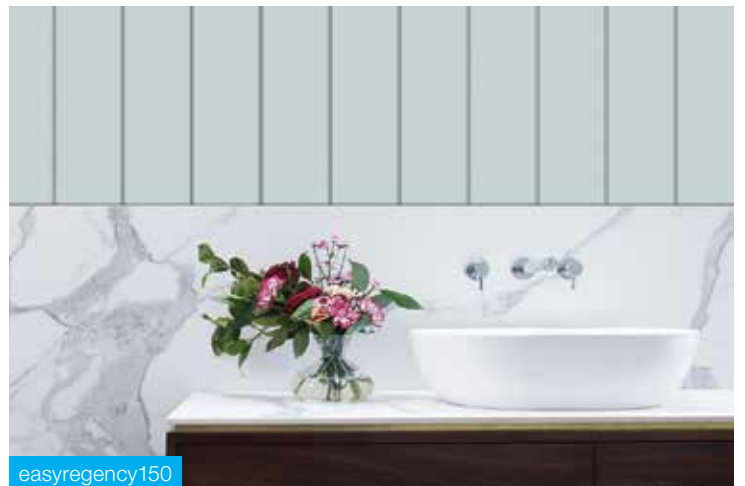

roman brick-feature blackbutt

honeycomb-general purpose

chevron-general purpose

wet area

wet areas. inside and out

Recommended for high-moisture interior spaces like bathrooms, laundries and kitchens, and semi-external (undercover) walls and ceilings. Durable, versatile, made from 9.5mm reconstituted hardwood, and available in a wide range of profile finishes. It's extremely hardy and looks good too.