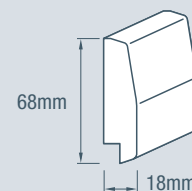

Vogue.dado

Suitable for:

- Finishing dado height, 9mm Easycraft wall linings
- Covering decorative lining transitions and joins
- Linings installed onto frames or over an existing wall

Product features:

- Manufactured from MDF
- Straight and true moulding rail
- Rebated to suit 9mm Easycraft panels

Profiles

Vogue.dado rebated

Vogue.dado rebated Installed Cross Section

Profile	Length	Width	Product Code	Application	Features
Rebated	3600mm	68mm x 18mm	DRVOG68R	GP	PR