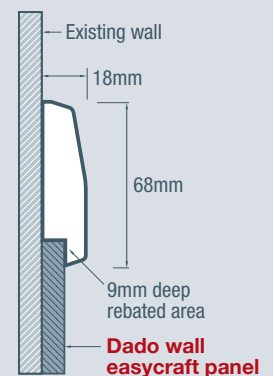

Vogue.dado

Suitable for:

- Finishing dado height, 9mm Easycraft wall linings
- Covering decorative lining transitions and joins
- Linings installed onto frames or over an existing wall

Product features:

- Manufactured from MDF
- Straight and true moulding rail
- Rebated to suit 9mm Easycraft panels

Profiles

Vogue.dado rebated

Vogue.dado rebated Installed Cross Section

Profile	Length	Width	Product Code	Application	Features
Rebated	3600mm	68mm x 18mm	DRVOG68R	GP	PR