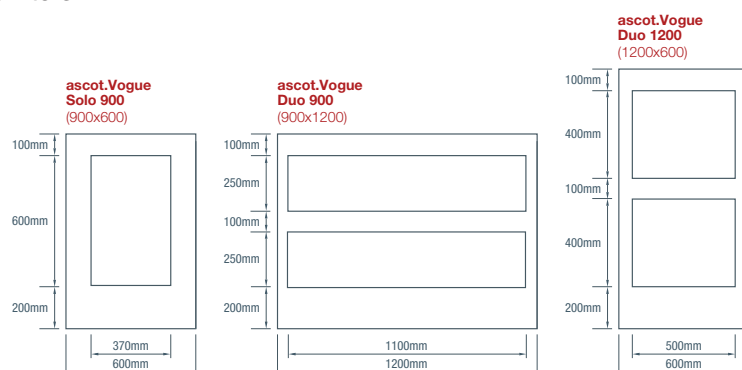

Product features:

- Panel backing is primed to reverse for a smooth finish option.
- Made in Australia using all Australian grown species
- Consistent board surface, no knot holes, splitting or splinters
- Features decorative profile to product face
- Hidden tongue & groove *easyjoin* system

Ascot Panel Type	Thickness	Length	Width	Product Codes	Application	Features
Solo 900	9mm	900mm	600mm	ASVG 90x60	GP	PR EJ
Duo 900	9mm	900mm	1200mm	ASVG 90x120	GP	PR EJ
Duo 1200	9mm	1200mm	600mm	ASVG 120x60	GP	PR EJ

Profiles

Vogue.dado rebated

Vogue.dado rebated Installed Cross Section

Profile	Length	Width	Product Code	Application	Features
Rebated	3600mm	68mm x 18mm	DRVOG68R	GP	PR