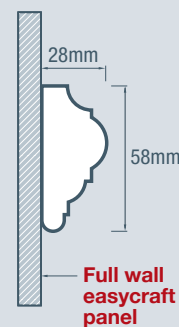

Profiles

easydado FLAT

Suit Full Wall Panel