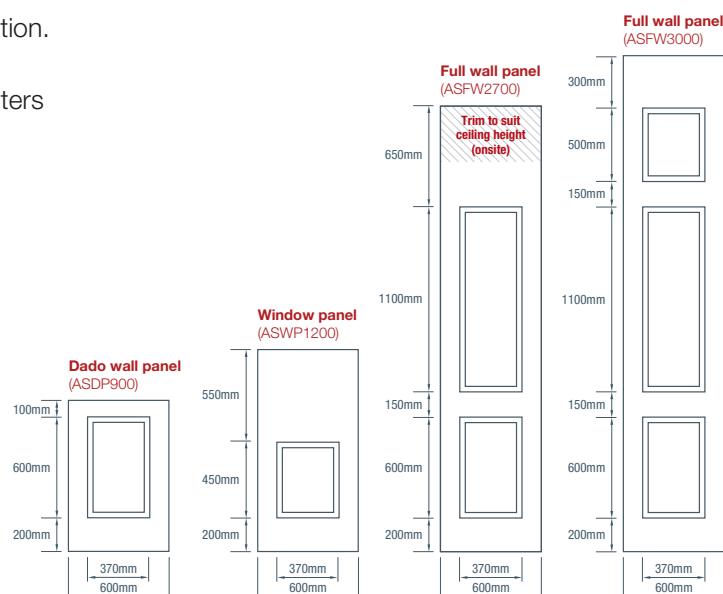

## Product features:

- Panel backing is primed to reverse for a smooth finish option.
- Made in Australia using all Australian grown species
- Consistent board surface, no knot holes, splitting or splinters
- Features decorative profile to product face
- Hidden tongue & groove *easyjoin* system

Ascot Panel Type	Thickness	Length	Width	Product Codes	Application	Features
Dado Wall Panel	9mm	900mm	600mm	ASDP900	GP	PR EJ
Window Panel	9mm	1200mm	600mm	ASWP1200	GP	PR EJ
Full Wall Panel	9mm	2700mm	600mm	ASFW2700	GP	PR EJ
Full Wall Panel	9mm	3000mm	600mm	ASFW3000	GP	PR EJ

### easydado REBATED

Suit Dado Wall Panel - Length 900mm

**Dado wall easycraft panel**

Profile	Length	Width	Product Code	Application	Features
Rebated	3600mm	48mm x 28mm	DR48X28R	GP	PR
Flat	3600mm	58mm x 28mm	DR58X28F	GP	PR