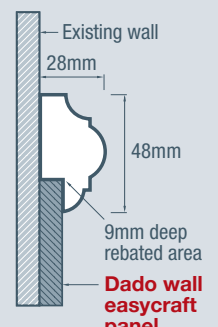

## Product features:

- Manufactured from finger jointed pine
- Available in flat or rebated profiles to suit your project
- Straight and true moulding rail
- Rebated to suit 9mm Easycraft panels

## Profiles

### easydado FLAT

Suit Full Wall Panel

**Full wall easycraft panel**

### easydado REBATED

Suit Dado Wall Panel - Length 900mm

**Dado wall easycraft panel**

Profile	Length	Width	Product Code	Application	Features
Rebated	3600mm	48mm x 28mm	DR48X28R	GP	PR
Flat	3600mm	58mm x 28mm	DR58X28F	GP	PR