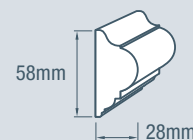

Profiles

easydado FLAT

Suit Full Wall Panel