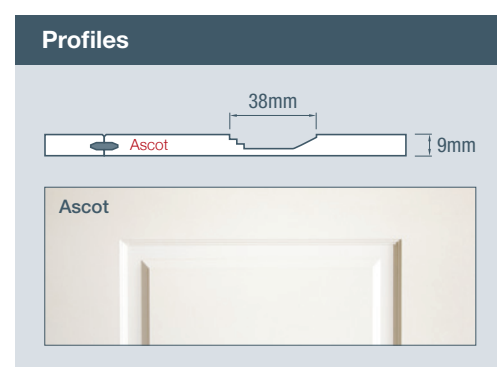

Ascot Panel Type	Thickness	Length	Width	Product Codes	Application	Features
Dado Wall Panel	9mm	900mm	600mm	ASDP900	GP	PR EJ
Window Panel	9mm	1200mm	600mm	ASWP1200	GP	PR EJ
Full Wall Panel	9mm	2700mm	600mm	ASFW2700	GP	PR EJ
Full Wall Panel	9mm	3000mm	600mm	ASFW3000	GP	PR EJ