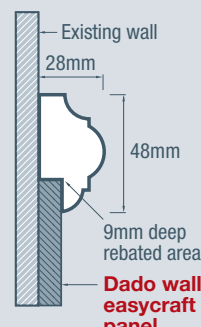

easydado (classic)

Suitable for:

- Finishing dado height, 9mm Easycraft wall linings
- Covering decorative lining transitions and joins
- Linings installed onto frames or over an existing wall

Product features:

- Manufactured from finger jointed pine
- Available in flat or rebated profiles to suit your project
- Straight and true moulding rail
- Rebated to suit 9mm Easycraft panels

Environmental commitment:

- Easycraft Australia is committed to using the best available environmentally sustainable timber
- Manufacturing under AS 4707:2014 – Chain of Custody compliant management system for certified wood and forest products
- Base substrate has received Ecospecifier Global GreenTag dual certification

Profiles

easydado FLAT

Suit Full Wall Panel

easydado REBATED

Suit Dado Wall Panel - Length 900mm

Full wall easydado panel

Dado wall easydado panel

Profile	Length	Width	Product Code	Application	Features
Rebated	3600mm	48mm x 28mm	DR48X28R	GP	PR
Flat	3600mm	58mm x 28mm	DR58X28F	GP	PR