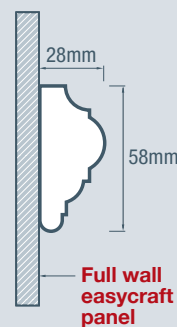

easydado (classic)

Suitable for:

- Finishing dado height, 9mm Easycraft wall linings
- Covering decorative lining transitions and joins
- Linings installed onto frames or over an existing wall

Product features:

- Manufactured from finger jointed pine
- Available in flat or rebated profiles to suit your project
- Straight and true moulding rail
- Rebated to suit 9mm Easycraft panels

Environmental commitment:

- Easycraft Australia is committed to using the best available environmentally sustainable timber
- Manufacturing under AS 4707:2014 – Chain of Custody compliant management system for certified wood and forest products
- Base substrate has received Ecospecifier Global GreenTag dual certification

Profiles

easydado FLAT

Suit Full Wall Panel

easydado REBATED

Suit Dado Wall Panel - Length 900mm

Full wall easydado panel

Dado wall easydado panel

Profile	Length	Width	Product Code	Application	Features
Rebated	3600mm	48mm x 28mm	DR48X28R	GP	PR
Flat	3600mm	58mm x 28mm	DR58X28F	GP	PR