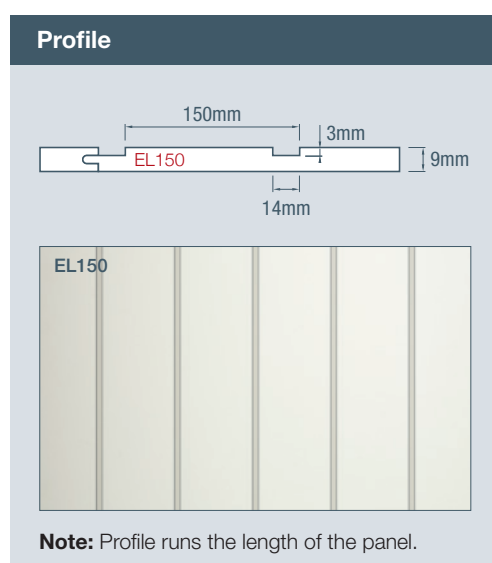

Thickness	Length	Width	Product Code	Application	Features	Options
9mm	2400mm	1200mm	EL0924	GP	PR EJ	SO FR
9mm	3000mm	1200mm	EL0930	GP	PR EJ	SO FR
9mm	3600mm	1200mm	EL0936	GP	PR EJ	SO
9mm	4500mm	1200mm	EL0945	GP	PR EJ	