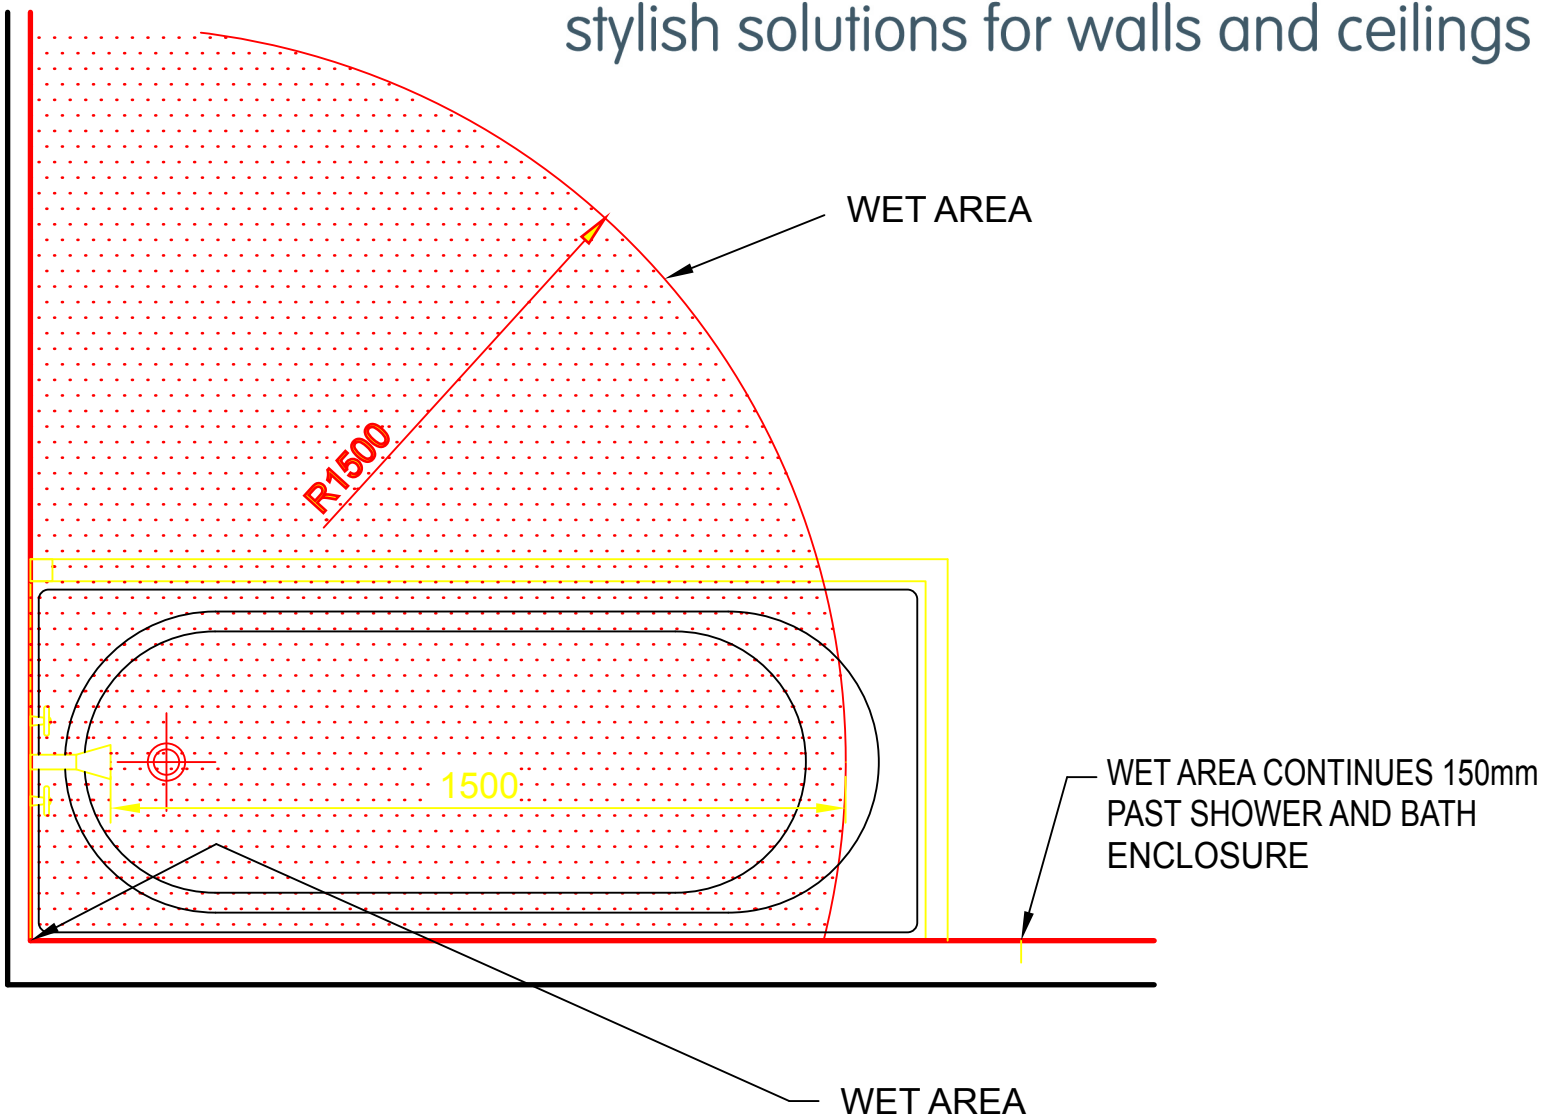

stylish solutions for walls and ceilings

SHOWER WITHOUT SCREEN AND BATH ENCLOSURE

NOTE: THE SHADED AREA IS A WET AREA.
ALL OTHER AREAS ARE SUITABLE FOR
EASYCRAFT[®] WALL LININGS

WET AREA CONTINUES TO 1800mm
ABOVE THE BASE OF THE BATH