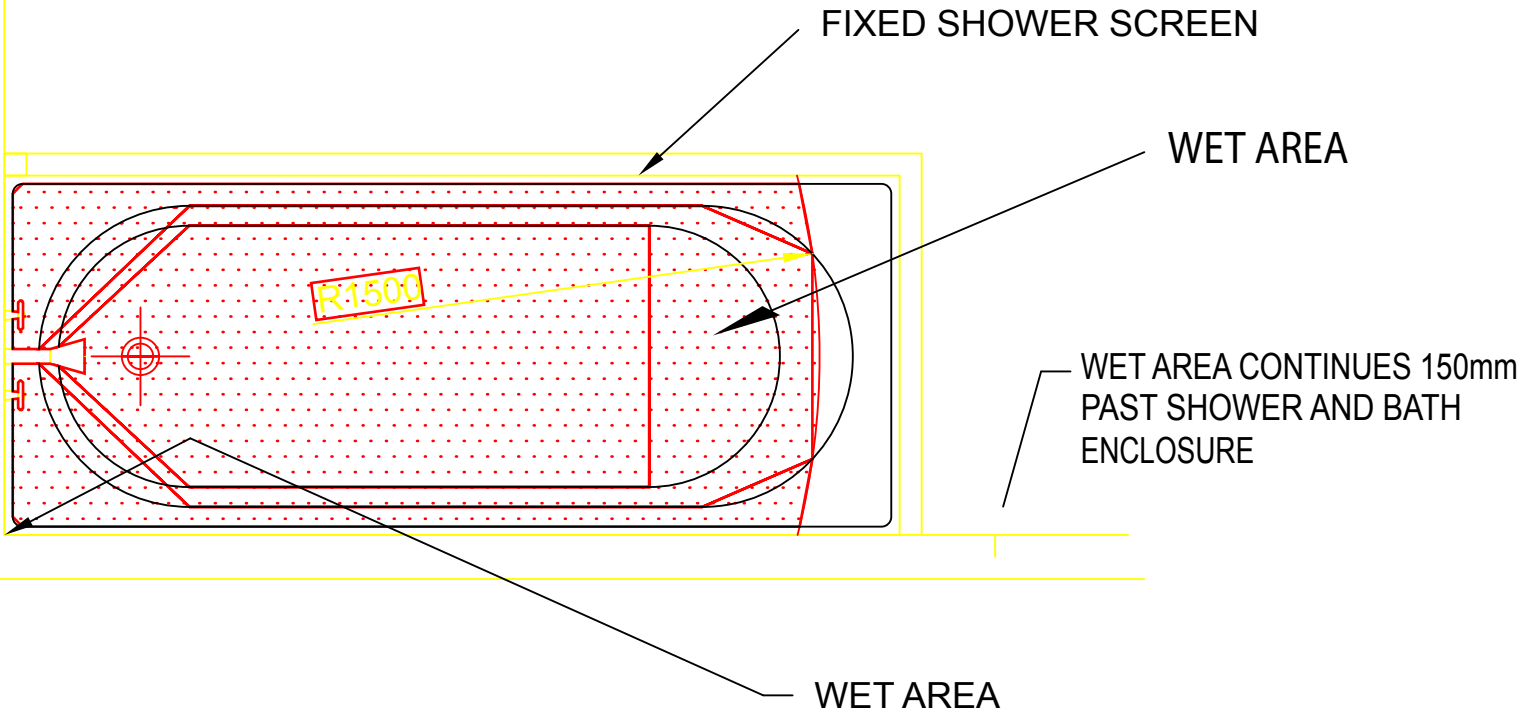

easy**craft**®

stylish solutions for walls and ceilings

SHOWER WITH FIXED SCREEN AND BATH ENCLOSURE

WET AREA CONTINUES TO 1800mm
ABOVE THE BASE OF THE BATH