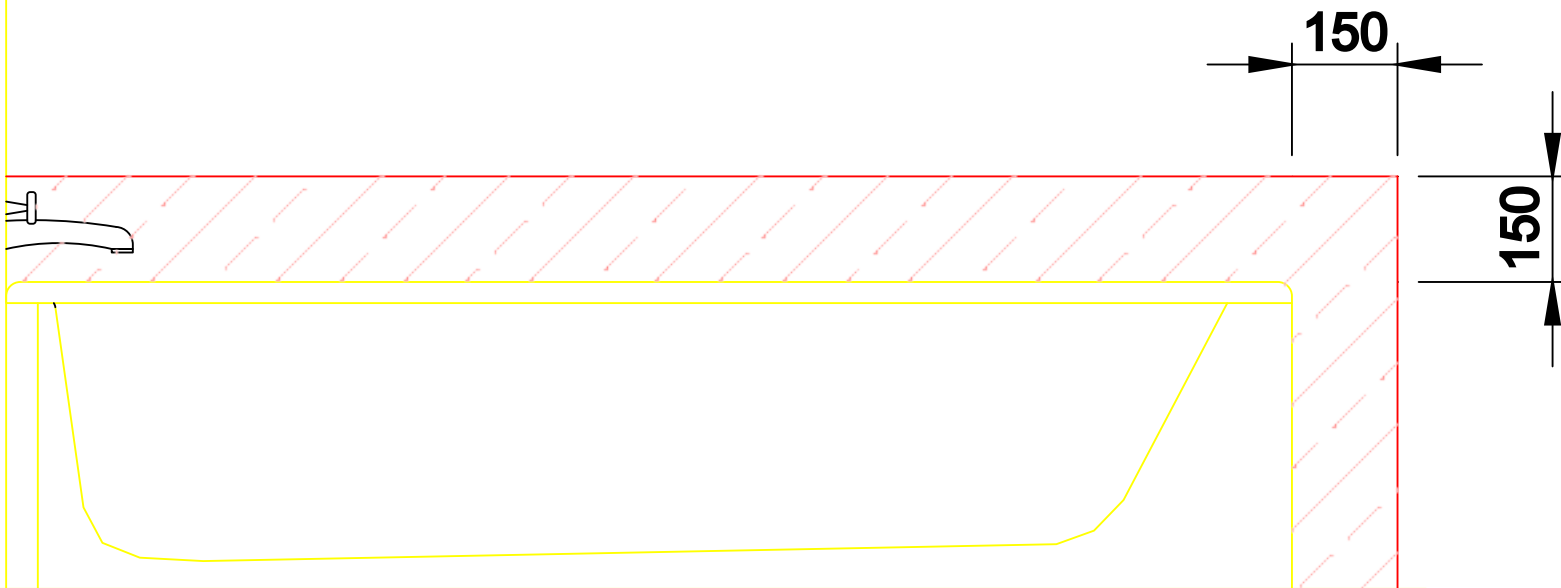

stylish solutions for walls and ceilings

BATH WITH NO SHOWER OVER

NOTE: THE RED SHADED AREA IS A WET AREA.
ALL OTHER AREAS ARE SUITABLE FOR
EASYCRAFT® WALL LININGS

WET AREA CONTINUES TO 1800mm
ABOVE THE BASE OF THE BATH