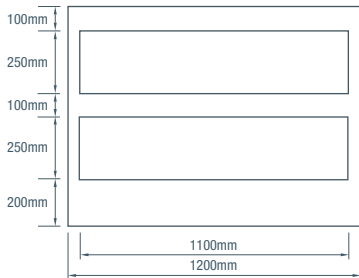

Vogue panels

Solo 900, Duo 900 & Duo 1200

ascot.Vogue Solo 900
(900x600)

ascot.Vogue Duo 900
(900x1200)

ascot.Vogue Duo 1200
(1200x600)

Vogue.dado

VOGUE.DADO REBATED

Suit ascot.Vogue
Wall Panels