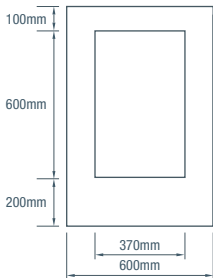

Vogue panels

Solo 900, Duo 900 & Duo 1200

ascot.Vogue Solo 900
(900x600)

ascot.Vogue Duo 900
(900x1200)

ascot.Vogue Duo 1200
(1200x600)

Vogue.dado

VOGUE.DADO REBATED

Suit ascot.Vogue
Wall Panels