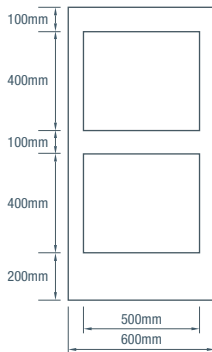

Vogue panels

Solo 900, Duo 900 & Duo 1200

ascot.Vogue Solo 900
(900x600)

ascot.Vogue Duo 900
(900x1200)

ascot.Vogue Duo 1200
(1200x600)

Vogue.dado

VOGUE.DADO REBATED

Suit ascot.Vogue
Wall Panels