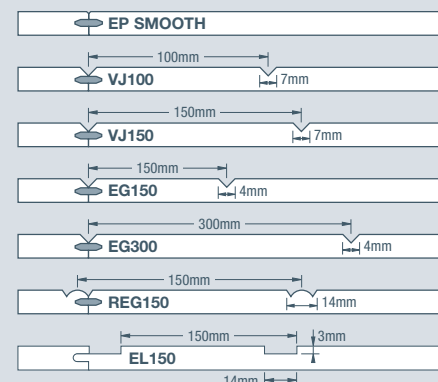

Product features:

- Offered in a large range of Decorative profiles
- Hidden tongue and groove easyjoin system
- Comes pre-primed for faster easier installation
- High impact resistance, 300% tougher than plasterboard
- Consistent board surface, no knot holes, splitting or splinter
- The Group number assessment is in accordance with AS 5637.1-2015

Profile Options

Note: Profile runs the length of the panel.

Substrate Options

Thickness	Length	Width	Applications	EP Smooth	VJ100	VJ150	EG150	EG300	REG150	EL150
12mm	2440mm	1200mm	G1 PR EJ	FR EP 1224	FR VJ100 1224	FR VJ150 1224	FR EG150 1224	FR EG300 1224	FR REG150 1224	FR EL150 1224
12mm	3050mm	1200mm	G1 PR EJ	FR EP 1230	FR VJ100 1230	FR VJ150 1230	FR EG150 1230	FREG300 1230	FR REG150 1230	FR EL150 1230
16mm	2440mm	1200mm	G1 PR EJ	FR EP 1624	FR VJ100 1624	FR VJ150 1624	FR EG150 1624	FR EG300 1624	FR REG150 1624	FR EL150 1624
16mm	3050mm	1200mm	G1 PR EJ	FR EP 1630	FR VJ100 1630	FR VJ150 1630	FR EG150 1630	FR EG300 1630	FR REG150 1630	FR EL150 1630
18mm	2440mm	1200mm	G1 PR EJ	FR EP 1824	FR VJ100 1824	FR VJ150 1824	FR EG150 1824	FR EG300 1824	FR REG150 1824	FR EL150 1824
18mm	3050mm	1200mm	G1 PR EJ	FR EP 1830	FR VJ100 1830	FR VJ150 1830	FR EG150 1830	FR EG300 1830	FR REG150 1830	FR EL150 1830
13mm	2420mm	1200mm	G2 VE EJ				FR AMOAK 1324			
13mm	3020mm	1200mm	G2 VE EJ				FR AMOAK 1330			
13mm	2420mm	1200mm	G2 VE EJ				FR AMWAL 1324			
13mm	3020mm	1200mm	G2 VE EJ				FR AMWAL 1330			
13mm	2420mm	1200mm	G2 VE EJ				FR BLKBUT 1324			
13mm	3020mm	1200mm	G2 VE EJ				FR BLKBUT 1330			