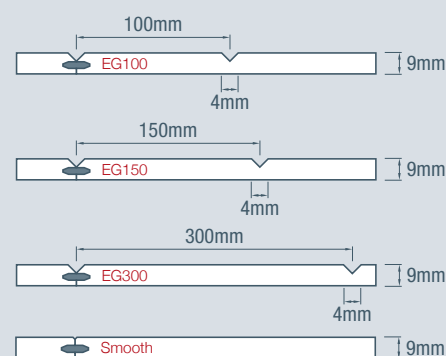

## Product features:

- Five distinct veneer finishes to choose from
- Features decorative profile, available in various centres
- Option to finish raw or with a clear lacquer
- Veneer face on MDF base with lower grade on back
- Hidden tongue & groove *easyjoin* system

## Profiles

Veneer	Thickness	Length	Width	Product Code	Application	Features	Options
Hoop Pine	9mm & 12.5mm	2400mm	1200mm	PLEG0924**	GP	RA EJ	SO CL FR
Tas Oak	10mm & 13mm	2400mm	1200mm	TASEG1024**	GP	RA EJ	SO CL FR
Feature Blackbutt	10mm	2400mm	1200mm	FBEG1024**	GP	RA EJ	SO CL FR
American Oak	10mm	2400mm	1200mm	AOEG1024**	GP	RA EJ	SO CL FR
American Walnut	10mm	2400mm	1200mm	AWEG1024**	GP	RA EJ	SO CL FR