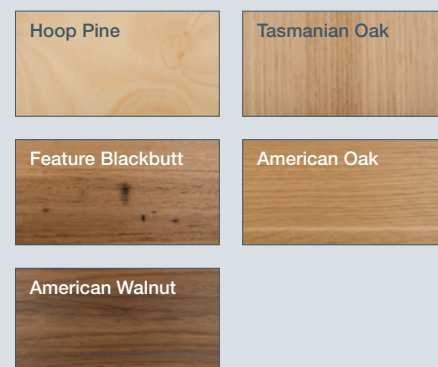

Decorative Wall & Ceiling Linings

easyvener makes it easy to create stunning timber walls or ceilings. Available in a wide range of veneers and spacings to help you create an amazing feature.

easyvener

Suitable for:

- Decorative interior wall & ceiling linings
- Adding a timber veneer feature to any space
- Residential applications: Lounge, dining, bedroom, family, entertaining, games
- Commercial applications: Foyers, classrooms, offices, rental properties, retail, restaurants, apartments, hotels, aged care facilities

Product features:

- Five distinct veneer finishes to choose from
- Features decorative profile, available in various centres
- Option to finish raw or with a clear lacquer
- Veneer face on MDF base with lower grade on back
- Hidden tongue & groove *easyjoin* system

Environmental commitment:

- Easycraft Australia is committed to using the best available environmentally sustainable timber
- Manufacturing under AS 4707:2014 – Chain of Custody compliant management system for certified wood and forest products
- Base substrate has received Ecospecifier Global GreenTag dual certification

Profiles

Veneer	Thickness	Length	Width	Product Code	Application	Features	Options
Hoop Pine	9mm & 12.5mm	2400mm	1200mm	PLEG0924**	GP	RA EJ	SO CL FR
Tas Oak	10mm & 13mm	2400mm	1200mm	TASEG1024**	GP	RA EJ	SO CL FR
Feature Blackbutt	10mm	2400mm	1200mm	FBEG1024**	GP	RA EJ	SO CL FR
American Oak	10mm	2400mm	1200mm	AOEG1024**	GP	RA EJ	SO CL FR
American Walnut	10mm	2400mm	1200mm	AWEG1024**	GP	RA EJ	SO CL FR

Note: easyvener perform to a Group 2 rating.