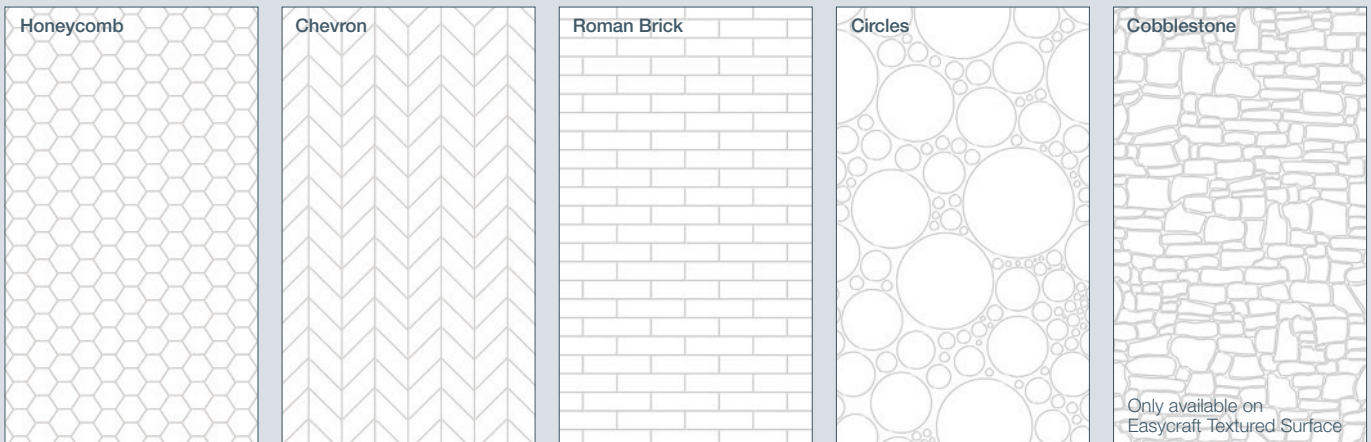

# Decorative Wall Linings

Easycraft's new **Expression Series** offers a range of decorative finishes which provide the latest in contemporary styling, offering stunning and versatile aesthetics in any project. Create your desired atmosphere and bold design features with patterns that will suit a variety of spaces.

## Easycraft Expression Series Profiles

Add a touch of timber with our striking veneers. Available in a raw or clear lacquer finish, our range of veneers will be sure to impress and make a big impact.

Take advantage of our pre-primed boards, offering versatility and the flexibility to combine our designs with your chosen colour pallet. The only limit to their application is your imagination.