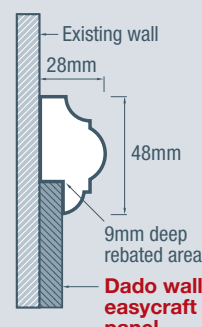

easydado (classic)

Suitable for:

- Finishing dado height, 9mm Easycraft wall linings
- Covering decorative lining transitions and joins
- Linings installed onto frames or over an existing wall

Product features:

- Manufactured from finger jointed pine
- Available in flat or rebated profiles to suit your project
- Straight and true moulding rail
- Rebated to suit 9mm Easycraft panels

Environmental commitment:

- Easycraft Australia is committed to using the best available environmentally sustainable timber
- Manufacturing under AS 4707:2014 – Chain of Custody compliant management system for certified wood and forest products
- Base substrate has received Ecospecifier Global GreenTag dual certification

Profile Options

easydado FLAT

Suit Full Wall Panel

Full wall easycraft panel

easydado REBATED

Suit Dado Wall Panel - Length 900mm

Dado wall easycraft panel

Profile	Length	Width	Product Code	Application	Features
Rebated	3600mm	48mm x 28mm	DR48X28R	GP	PR
Flat	3600mm	58mm x 28mm	DR58X28F	GP	PR

Note: All dimensions presented are nominal sizes subject to manufacturing variances.