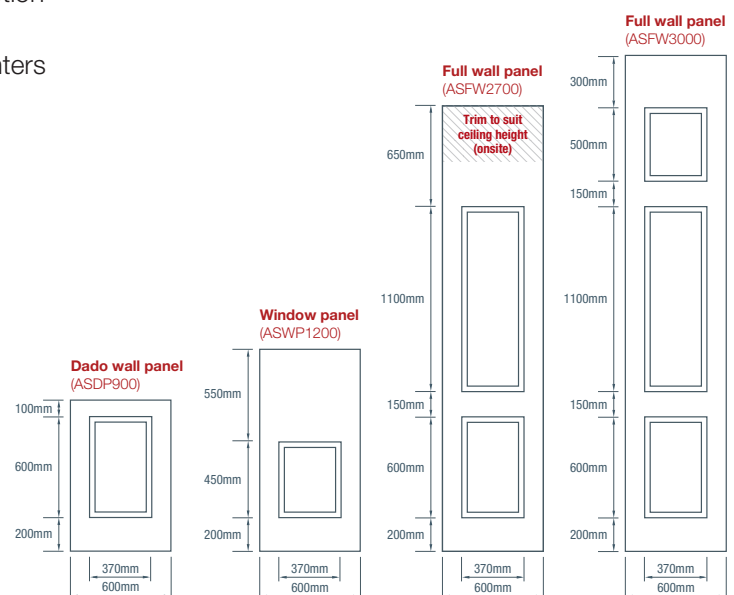

Product features:

- Panel backing is primed to reverse for a smooth finish option
- Made in Australia using all Australian grown species
- Consistent board surface, no knot holes, splitting or splinters
- Features decorative profile to product face
- Hidden tongue & groove *easyjoin* system

Ascot Panel Type	Thickness	Length	Width	Product Codes	Application	Features
Dado Wall Panel	9mm	900mm	600mm	ASDP900	GP	PR EJ
Window Panel	9mm	1200mm	600mm	ASWP1200	GP	PR EJ
Full Wall Panel	9mm	2700mm	600mm	ASFW2700	GP	PR EJ
Full Wall Panel	9mm	3000mm	600mm	ASFW3000	GP	PR EJ

Note: All dimensions presented are nominal sizes subject to manufacturing variances.

Decorative Wall Linings

easydado is designed to provide the perfect finish to dado wall installations, whether using easyVJ, easyregency or easyascot. Available in flat or rebate profiles to suit your project.

Profile Options

easydado FLAT

Suit Full Wall Panel

Full wall easycraft panel

easydado REBATED

Suit Dado Wall Panel - Length 900mm

Dado wall easycraft panel

Profile	Length	Width	Product Code	Application	Features
Rebated	3600mm	48mm x 28mm	DR48X28R	GP	PR
Flat	3600mm	58mm x 28mm	DR58X28F	GP	PR