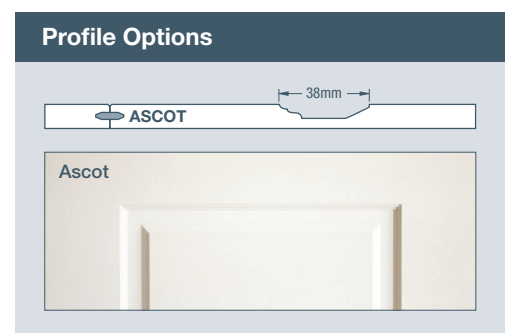

Decorative Wall Linings

easyascot is the perfect way to showcase that special room. Add an elegant touch or create a luxury feel with this high statement lining.

easyascot (classic)

Suitable for:

- Decorative interior wall linings
- Ideal replacement for traditional plasterboard
- Perfect for bold feature walls & dado height panelling
- Residential applications: hallway, entry areas, dining, lounge, family, bedroom
- Commercial applications: Corridors, foyers, classrooms, offices, rental properties, retail, restaurants, apartments, hotels, aged care facilities

Product features:

- Panel backing is primed to reverse for a smooth finish option
- Made in Australia using all Australian grown species
- Consistent board surface, no knot holes, splitting or splinters
- Features decorative profile to product face
- Hidden tongue & groove *easyjoin* system

Comparison to traditional plasterboard:

- No joint sealing or sanding required
- Comes pre-primed for faster, easier final coating
- The *easyjoin* system makes installation 50% quicker
- Provides high impact resistance, 300% tougher

Environmental commitment:

- Easycraft Australia is committed to sourcing the using the best available environmentally sustainable timber
- Manufacturing under AS 4707:2014 – Chain of Custody compliant management system for certified wood and forest products
- Base substrate has received Ecospecifier Global GreenTag dual certification

Ascot Panel Type	Thickness	Length	Width	Product Codes	Application	Features
Dado Wall Panel	9mm	900mm	600mm	ASDP900	GP	PR EJ
Window Panel	9mm	1200mm	600mm	ASWP1200	GP	PR EJ
Full Wall Panel	9mm	2700mm	600mm	ASFW2700	GP	PR EJ
Full Wall Panel	9mm	3000mm	600mm	ASFW3000	GP	PR EJ