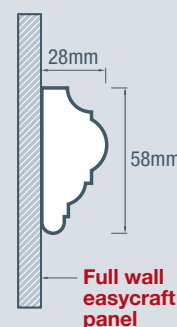

easydado (classic)

Suitable for:

- Finishing dado height, 9mm Easycraft wall linings
- Covering decorative lining transitions and joins
- Linings installed onto frames or over an existing wall

Product features:

- Manufactured from finger jointed pine
- Available in flat or rebated profiles to suit your project
- Straight and true moulding rail
- Rebated to suit 9mm Easycraft panels

Environmental commitment:

- Easycraft Australia is committed to using the best available environmentally sustainable timber
- Manufacturing under AS 4707:2014 – Chain of Custody compliant management system for certified wood and forest products
- Base substrate has received Ecospecifier Global GreenTag dual certification

Profile Options

easydado FLAT

Suit Full Wall Panel

Full wall easycraft panel

easydado REBATED

Suit Dado Wall Panel - Length 900mm

Dado wall easycraft panel

Profile	Length	Width	Product Code	Application	Features
Rebated	3600mm	48mm x 28mm	DR48X28R	GP	PR
Flat	3600mm	58mm x 28mm	DR58X28F	GP	PR

Note: All dimensions presented are nominal sizes subject to manufacturing variances.