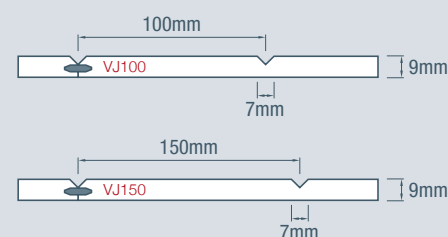

Product features:

- Made in Australia using all Australian grown species
- Consistent board surface, no knot holes, splitting or splinters
- Features decorative profile to product face
- Hidden tongue & groove *easyjoin* system

Profiles

Note: Profile runs the length of the panel.

Thickness	Length	Width	VJ100 Product Code	VJ150 Product Code	Application	Features	Options
9mm	900mm	1200mm	V09MR09		GP	PR EJ	SO FR
9mm	2400mm	1200mm	V09MR24	VJ150MR24	GP	PR EJ	SO FR
9mm	2700mm	1200mm	V09MR27		GP	PR EJ	SO FR
9mm	3000mm	1200mm	V09MR30	VJ150MR30	GP	PR EJ	SO FR
9mm	3600mm	1200mm	V09MR36	VJ150MR36	GP	PR EJ	SO
9mm	4500mm	1200mm	V09MR45	VJ150MR45	GP	PR EJ	