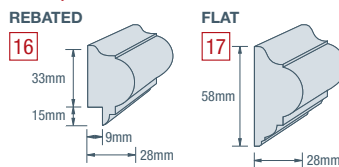

easydado® rail classic