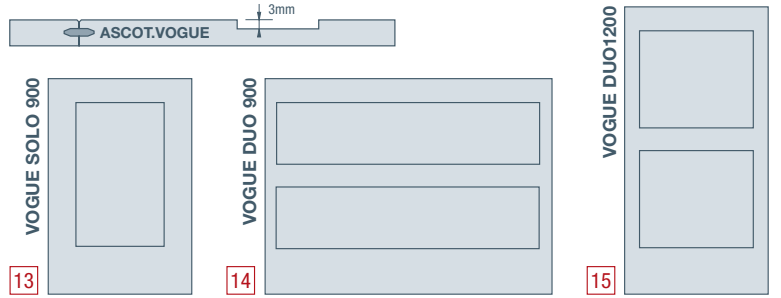

ascot.Vogue panels