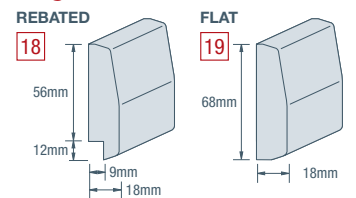

Vogue.dado rail