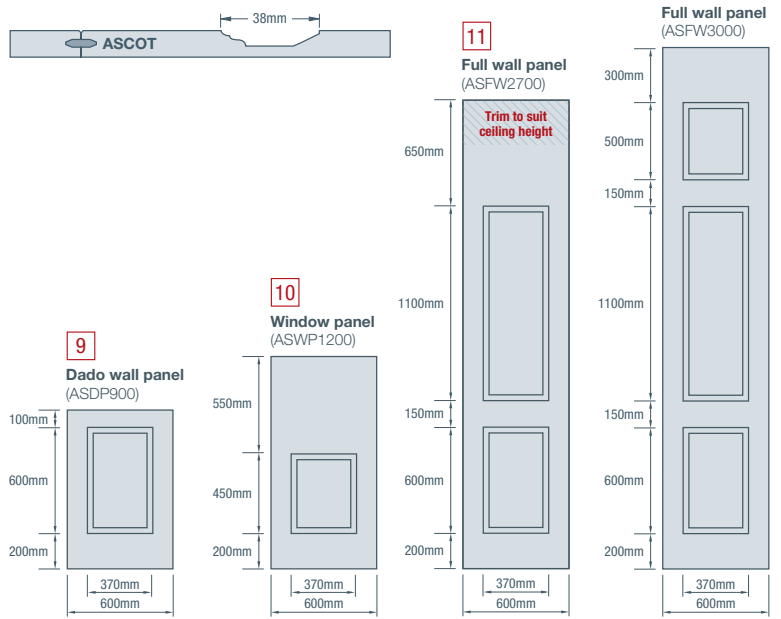

decorative profiles

easypanel®

easyvj® 100

easyvj® 150

easygroove® 150

easygroove® 300

easygroove® random

easyline®

easyregency®

easyascot & ascot.vogue

easyascot classic panels